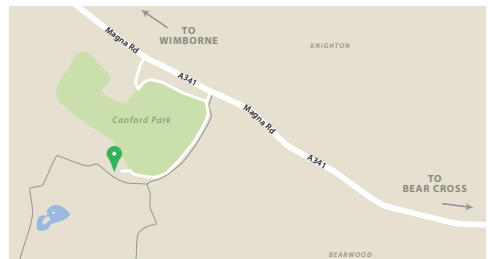

### Canford Recycling Centre

Arena Way, Off Magna Road, Wimborne, BH21 3BW

**Tel: 01202 331560**