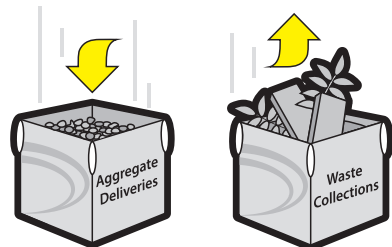

What waste types can be placed in our Easy Bags?

- Garden
- General
- Mixed household
- Plasterboard
- Rubble, brick, stone etc.

Top 3 reasons to use an Easy Bag

- ① Easy to place in gardens, driveways and paths
- ② Delivered packaged up, so the bags are easy to store or transport prior to use
- ③ Able to hold up to 1 tonne of waste

➤ ***Collect from a local stockist or buy online for free delivery***

Visit our sister company Easy Bag for more information www.easy-bag.co.uk

i *Easy Bag can also deliver a full range of DIY & construction aggregates*